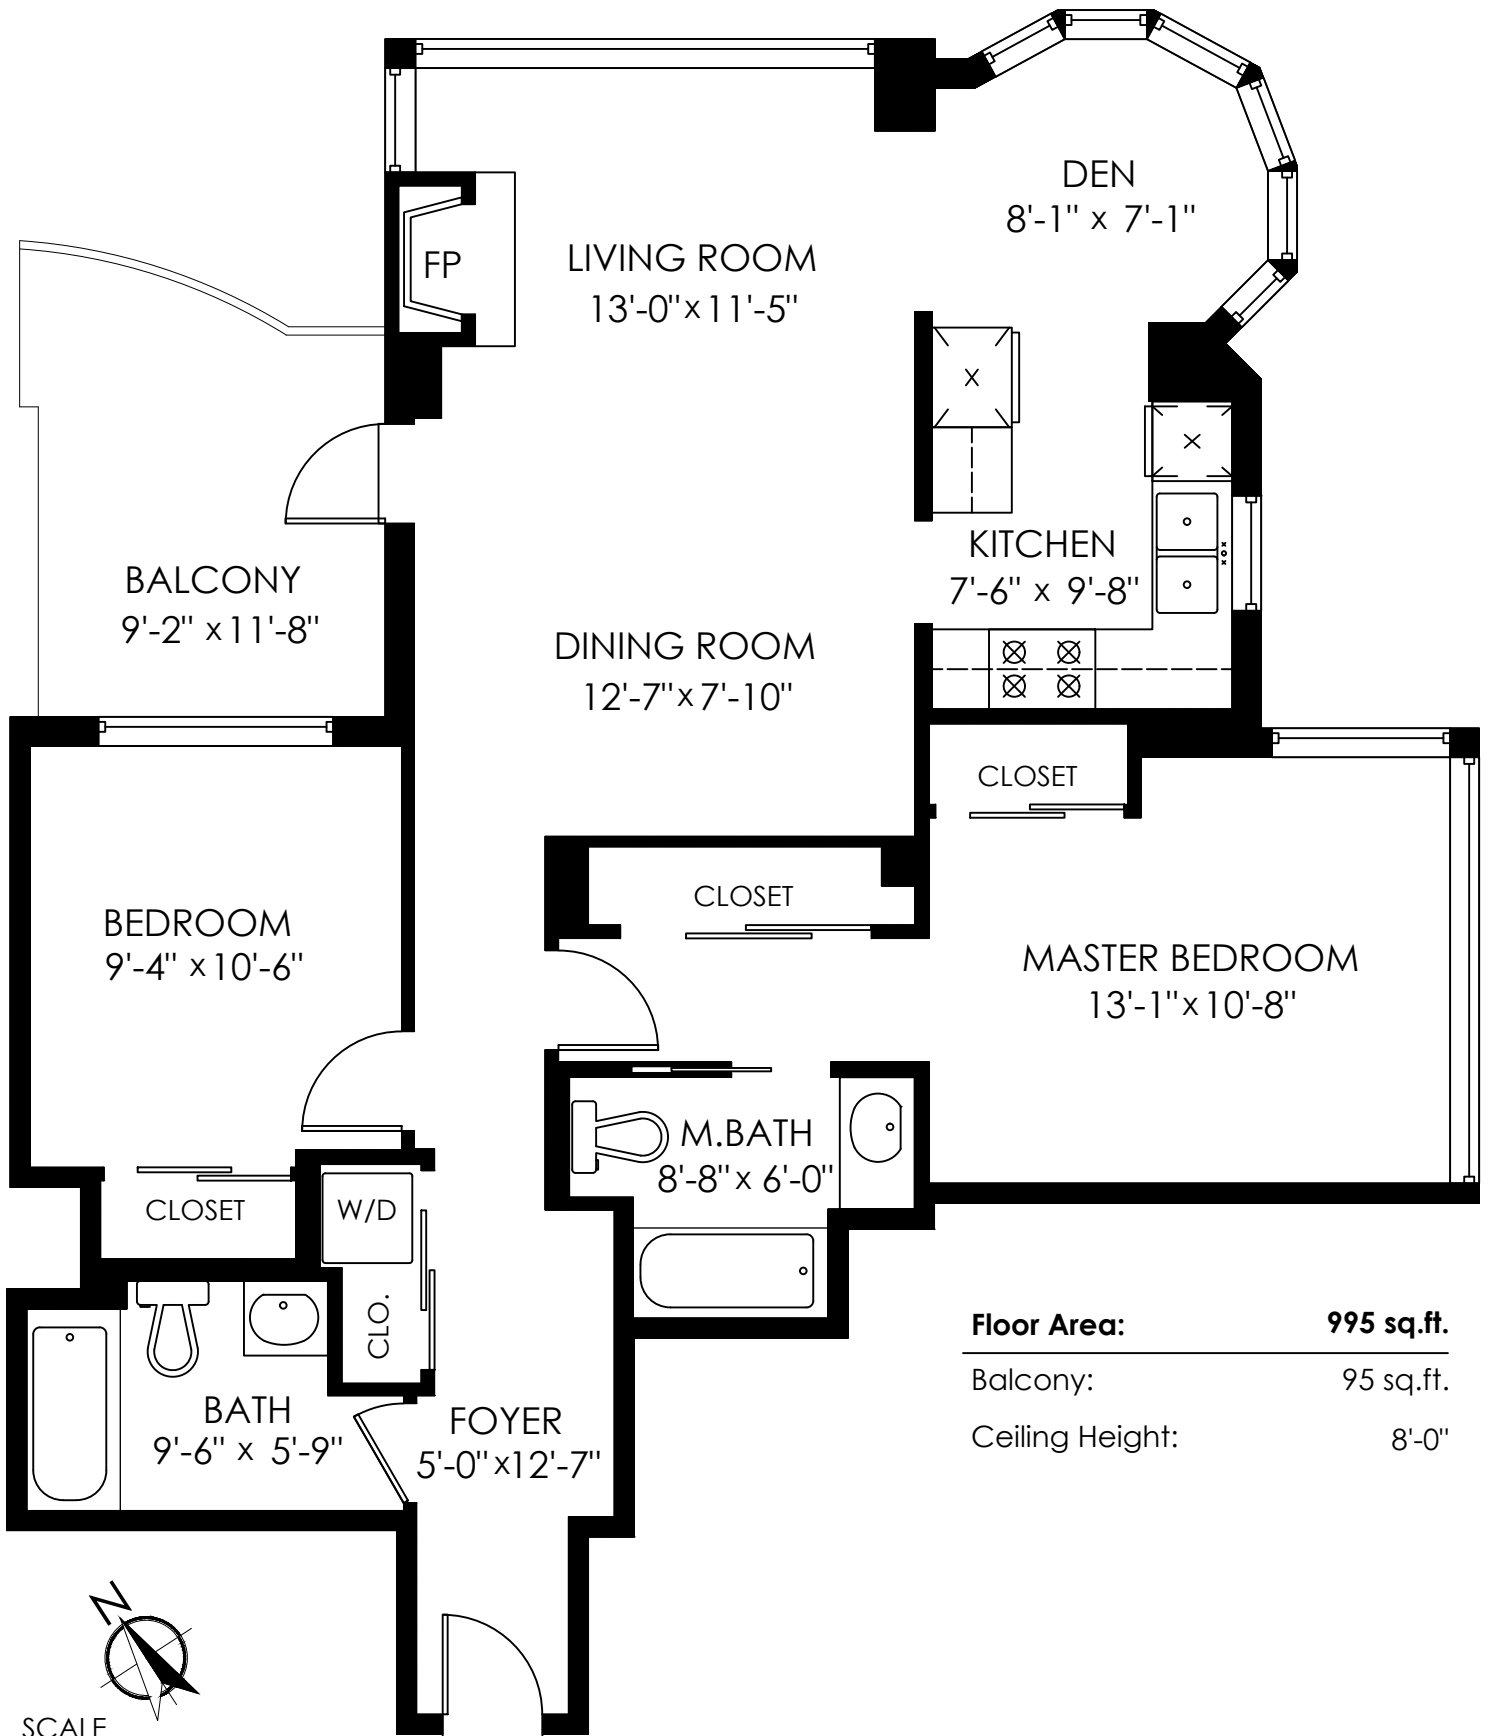

# 206-9633 MANCHESTER DRIVE BURNABY

<b>Floor Area:</b>	<b>995 sq.ft.</b>
Balcony:	95 sq.ft.
Ceiling Height:	8'-0"

Measuring, Design & Permits | 604-876-3738